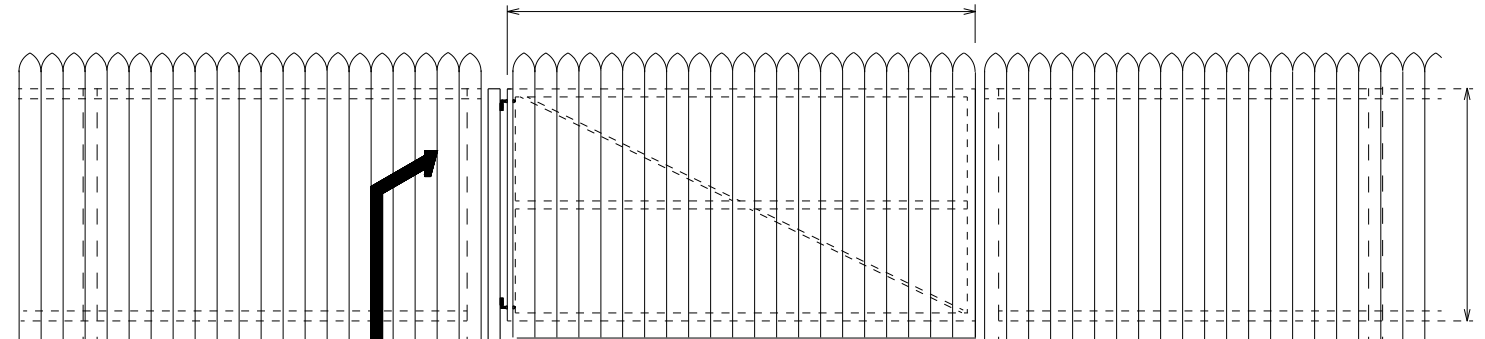

INDICATE OUTSIDE TO OUTSIDE WIDTH

WOOD / VINYL GATE (8'-0" OR MORE WIDE)
EXTERIOR ELEVATION

INDICATE
GATE
HEIGHT

BERLIN DRAFTING INCORPORATED

15619 PREMIERE DR. SUITE 103 TAMPA, FL. 33624

sales@berlindrafting.net